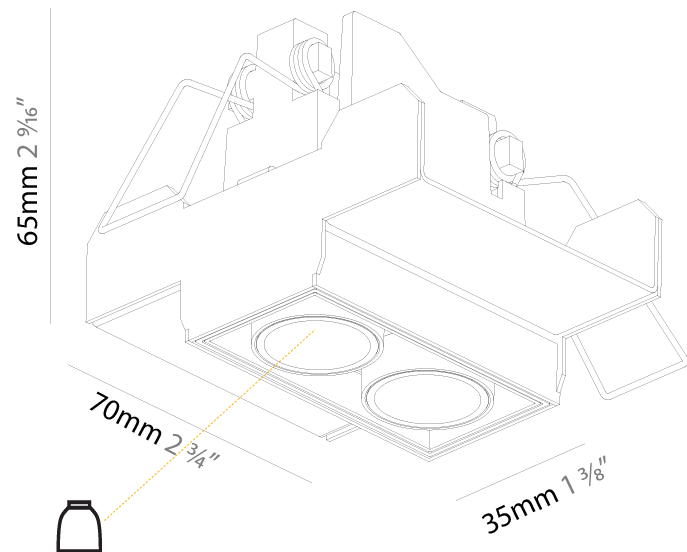

GENERAL

Series: Magiq
Subseries: Magiq 2 Cell
Brand: Prolight
Division: Architectural
Mounting Type: Trimless
Mounting Location: Ceiling
Subcategory: Downlight

PHYSICAL

Shape: Rectangle
Length (mm): 70
Length (in): 2 ¾
Width (mm): 35
Width (in): 1 ⅜
Height (mm): 65
Height (in): 2 ⅙
Ceiling Thickness (mm): 12.5
Ceiling Thickness (in): 1/2
Min. Recessing Depth (mm): 100
Min. Recessing Depth (in): 3 ⅙
Light Distribution: Downlight
Weight (kg): 0.241
Weight (lbs): 0.53
Fixture Finish: BLK / WHI
Fixture Material: Aluminum Die Cast
Cut-out Measurements: 82mm / 3 1/4" x 42mm / 1 5/8"
Upon Request: Unique Ceiling Thickness

ELECTRICAL

Lamp Type: LED (Zhaga Standard)
Input Wattage (W): 9
Total Output Wattage (W): 8.2
Dimming: Tri-Mode (Non-Dimming and Phase Dimming (120Vac only) and 0-10V Dimming)
Driver Included: No
Driver Location: Remote
Driver Type: Constant Current - Universal
Driver Class: Class 2
Input Voltage (V): 120 - 277
Constant Current (MA): 1050

LED

Number of LEDs: 2
Color Temperature (°K): 2700 / 3000 / 3500 / 4000
Max. Delivered Lumen (lm): 314 / 342 / 350 / 357
Nominal Lumen (lm): 440 / 480 / 490 / 500
CRI: >90 CRI
Lamp Life (hrs): 50000
Upon Request: Special Color Temperature

OPTICAL

Reflector: 8 / 18 / 34
Upon Request: Special Beam Angles

RATINGS AND CERTIFICATIONS

Certified By: CSA Certified to UL and CSA Standards
IP rating: IP20