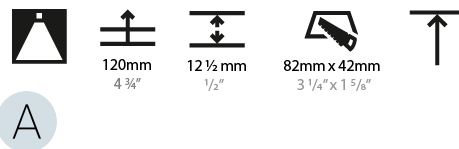

GENERAL

Series: Magiq
Subseries: Magiq 2 Cell
Brand: Prolight
Division: Architectural
Mounting Type: Trimless
Mounting Location: Ceiling
Subcategory: Downlight

PHYSICAL

Shape: Rectangle
Length (mm): 70
Length (in): 2 ¾
Width (mm): 35
Width (in): 1 ⅜
Height (mm): 65
Height (in): 2 ⅙
Ceiling Thickness (mm): 12.5
Ceiling Thickness (in): 1/2
Min. Recessing Depth (mm): 100
Min. Recessing Depth (in): 3 ⅙
Light Distribution: Downlight
Weight (kg): 0.241
Weight (lbs): 0.53
Fixture Finish: BLK / WHI
Fixture Material: Aluminum Die Cast
Cut-out Measurements: 82mm / 3 1/4" x 42mm / 1 5/8"
Upon Request: Unique Ceiling Thickness

ELECTRICAL

Lamp Type: LED (Zhaga Standard)
Input Wattage (W): 9
Total Output Wattage (W): 8.2
Dimming: Tri-Mode (Non-Dimming and Phase Dimming (120Vac only) and 0-10V Dimming)
Driver Included: No
Driver Location: Remote
Driver Type: Constant Current - Universal
Driver Class: Class 2
Input Voltage (V): 120 - 277
Constant Current (MA): 1050

LED

Number of LEDs: 2
Color Temperature (°K): 2700 / 3000 / 3500 / 4000
Max. Delivered Lumen (lm): 314 / 342 / 350 / 357
Nominal Lumen (lm): 440 / 480 / 490 / 500
CRI: >90 CRI
Lamp Life (hrs): 50000
Upon Request: Special Color Temperature

OPTICAL

Reflector: 8 / 18 / 34
Upon Request: Special Beam Angles

RATINGS AND CERTIFICATIONS

Certified By: CSA Certified to UL and CSA Standards
IP rating: IP20