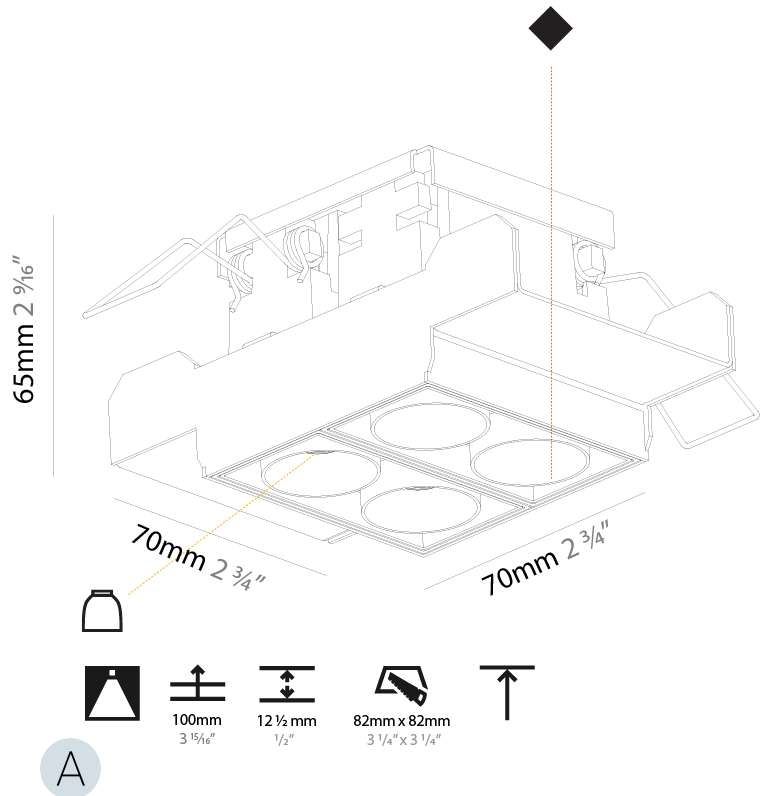

PHYSICAL

Shape: Rectangle
Length (mm): 70
Length (in): 2 ¾
Width (mm): 70
Width (in): 2 ¾
Height (mm): 65
Height (in): 2 9/16
Ceiling Thickness (mm): 12.5
Ceiling Thickness (in): 1/2
Min. Recessing Depth (mm): 100
Min. Recessing Depth (in): 3 15/16
Light Distribution: Downlight
Weight (kg): 0.437
Weight (lbs): 0.96
Fixture Finish: SSR / BKV / CWI / CRY / HAB / UFT / ITA / RUA / FTG / MYG / LOD / PUS / FRO / FUP / KIA / POP / BLS / SPG / MEY / GOH / GUM / CHC / COM / ABZ / JAG / OBR / MOS / ROR
Fixture Material: Aluminum Die Cast
Cut-out Measurements: 82mm / 3 1/4" x 42mm / 1 5/8"
Upon Request: Unique Ceiling Thickness

ELECTRICAL

Lamp Type: LED (Zhaga Standard)
Input Wattage (W): 18
Total Output Wattage (W): 16.4
Dimming: Tri-Mode (Non-Dimming and Phase Dimming (120Vac only) and 0-10V Dimming)
Driver Included: No
Driver Location: Recessed Housing
Driver Type: Constant Current - Universal
Driver Class: Class 2
Housing: See components
Input Voltage (V): 120 - 277
Constant Current (MA): 1050

LED

Number of LEDs: 4
Color Temperature (°K): 2700 / 3000 / 3500 / 4000
Max. Delivered Lumen (lm): Max. 887
CRI: >90 CRI
Lamp Life (hrs): 50000
Upon Request: Special Color Temperature

OPTICAL

Reflector°: 8 / 18 / 34
Upon Request: Special Beam Angles

RATINGS AND CERTIFICATIONS

Certified By: CSA Certified to UL and CSA Standards

IP rating: IP20
Zaneen Group Inc. © 2024, T 1800-388-3382, F 416-247-9319, www.zaneen.com